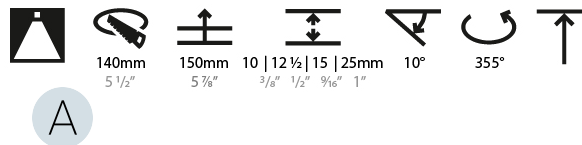

Ø 136mm 5 3/8"